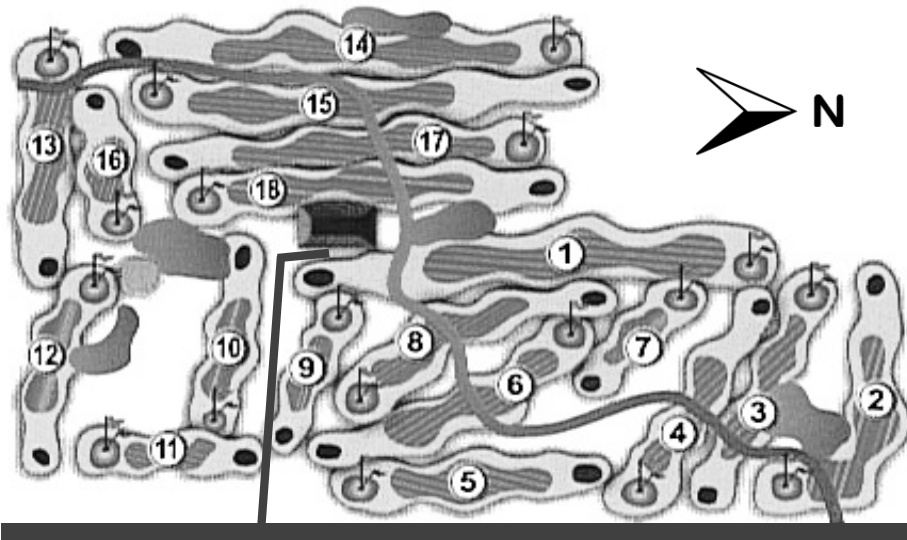

St. Rt. 310

SR 161 & SR 310 P.O. Box 234 Reynoldsburg, OH 43068
 740/927.1932 Pro Shop 740/927.0966 FAX www.golfwillowrun.com

◀ LOCAL RULES ▶

Hole 2: Drop zone – a few yards short of creek & a few yards left of cart path. Add a stroke penalty and hit from here if your ball is either found in the creek or lost in the vicinity of the creek.

Holes 9 & 10: Inside edge of roadway is an in-course out-of-bounds.

St. Rt. 310

SR 161 & SR 310 P.O. Box 234 Reynoldsburg, OH 43068
 740/927.1932 Pro Shop 740/927.0966 FAX www.golfwillowrun.com

◀ LOCAL RULES ▶

Hole 2: Drop zone – a few yards short of creek & a few yards left of cart path. Add a stroke penalty and hit from here if your ball is either found in the creek or lost in the vicinity of the creek.

Holes 9 & 10: Inside edge of roadway is an in-course out-of-bounds.